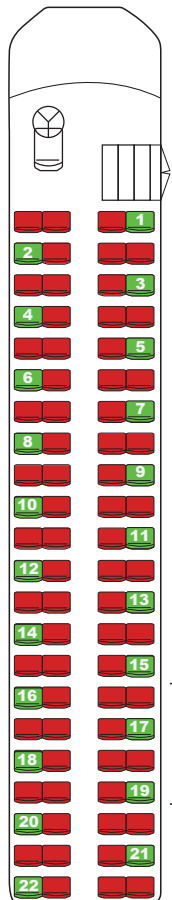

WSÁNEĆ SCHOOL BOARD BUS SEATING PLAN

The WSÁNEĆ School Board developed a revised version of the Ministry of education's five stage plan for resuming transportation.....

OPTION 1

CAPACITY: 25%

CAPACITY:
WILLIE'S: 15 PASSENGERS

SPUD'S: 19 PASSENGERS

RUDY'S: 22 PASSENGERS

OPTION 2

CAPACITY: 31%

CAPACITY:
WILLIE'S: 20 PASSENGERS

SPUD'S: 25 PASSENGERS

RUDY'S: 27 PASSENGERS

OPTION 3

CAPACITY: 50%

CAPACITY:
WILLIE'S: 32 PASSENGERS

SPUD'S: 40 PASSENGERS

RUDY'S: 44 PASSENGERS