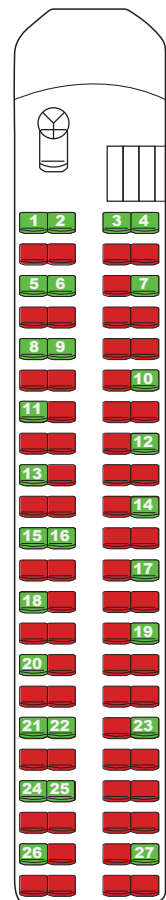

WSÁNEĆ SCHOOL BOARD BUS SEATING PLAN

The WSÁNEĆ School Board developed a revised version of the Ministry of education's five stage plan for resuming transportation.....

OPTION 1

CAPACITY: 25%

CAPACITY:
WILLIE'S: 15 PASSENGERS

SPUD'S: 19 PASSENGERS

RUDY'S: 22 PASSENGERS

OPTION 2

CAPACITY: 31%

CAPACITY:
WILLIE'S: 20 PASSENGERS

SPUD'S: 25 PASSENGERS

RUDY'S: 27 PASSENGERS

OPTION 3

CAPACITY: 50%

CAPACITY:
WILLIE'S: 32 PASSENGERS

SPUD'S: 40 PASSENGERS

RUDY'S: 44 PASSENGERS